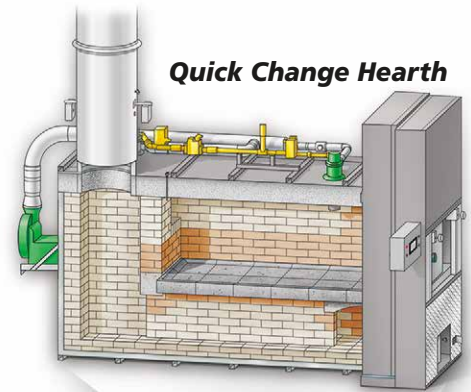

CFS-2300 Cremation Chamber

from *Cremation Systems*

**CFS 2300
Cremation Chamber**
Made in Illinois!

Quick Change Hearth

Tek Marshal

- Monitor your retort anytime via the Internet
- Remote diagnostics eliminate costly service calls
- EPA data recorded automatically
- Case information recorded automatically