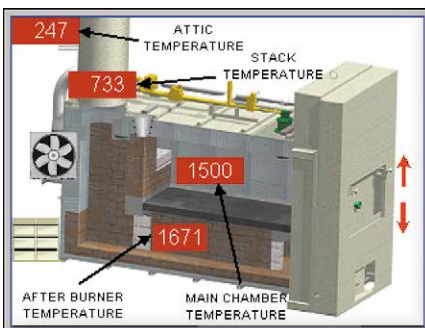

Tek Marshal

- Monitor your retort anytime via the Internet
- Remote diagnostics eliminate costly service calls
- EPA data recorded automatically
- Case information recorded automatically

UNDERWRITERS LABORATORIES INC.
CHICAGO • NORTH BROOK, ILL. • MELVILLE, N.Y. • SANTA CLARA, CALIF.

an independent, not-for-profit organization testing for public safety

**Cremation
Systems™**

Division of Armil CFS, Inc.

15660 South LaSalle Street
South Holland, IL 60473

708-339-6810

Fax: 708-339-0517

www.cremsys.com